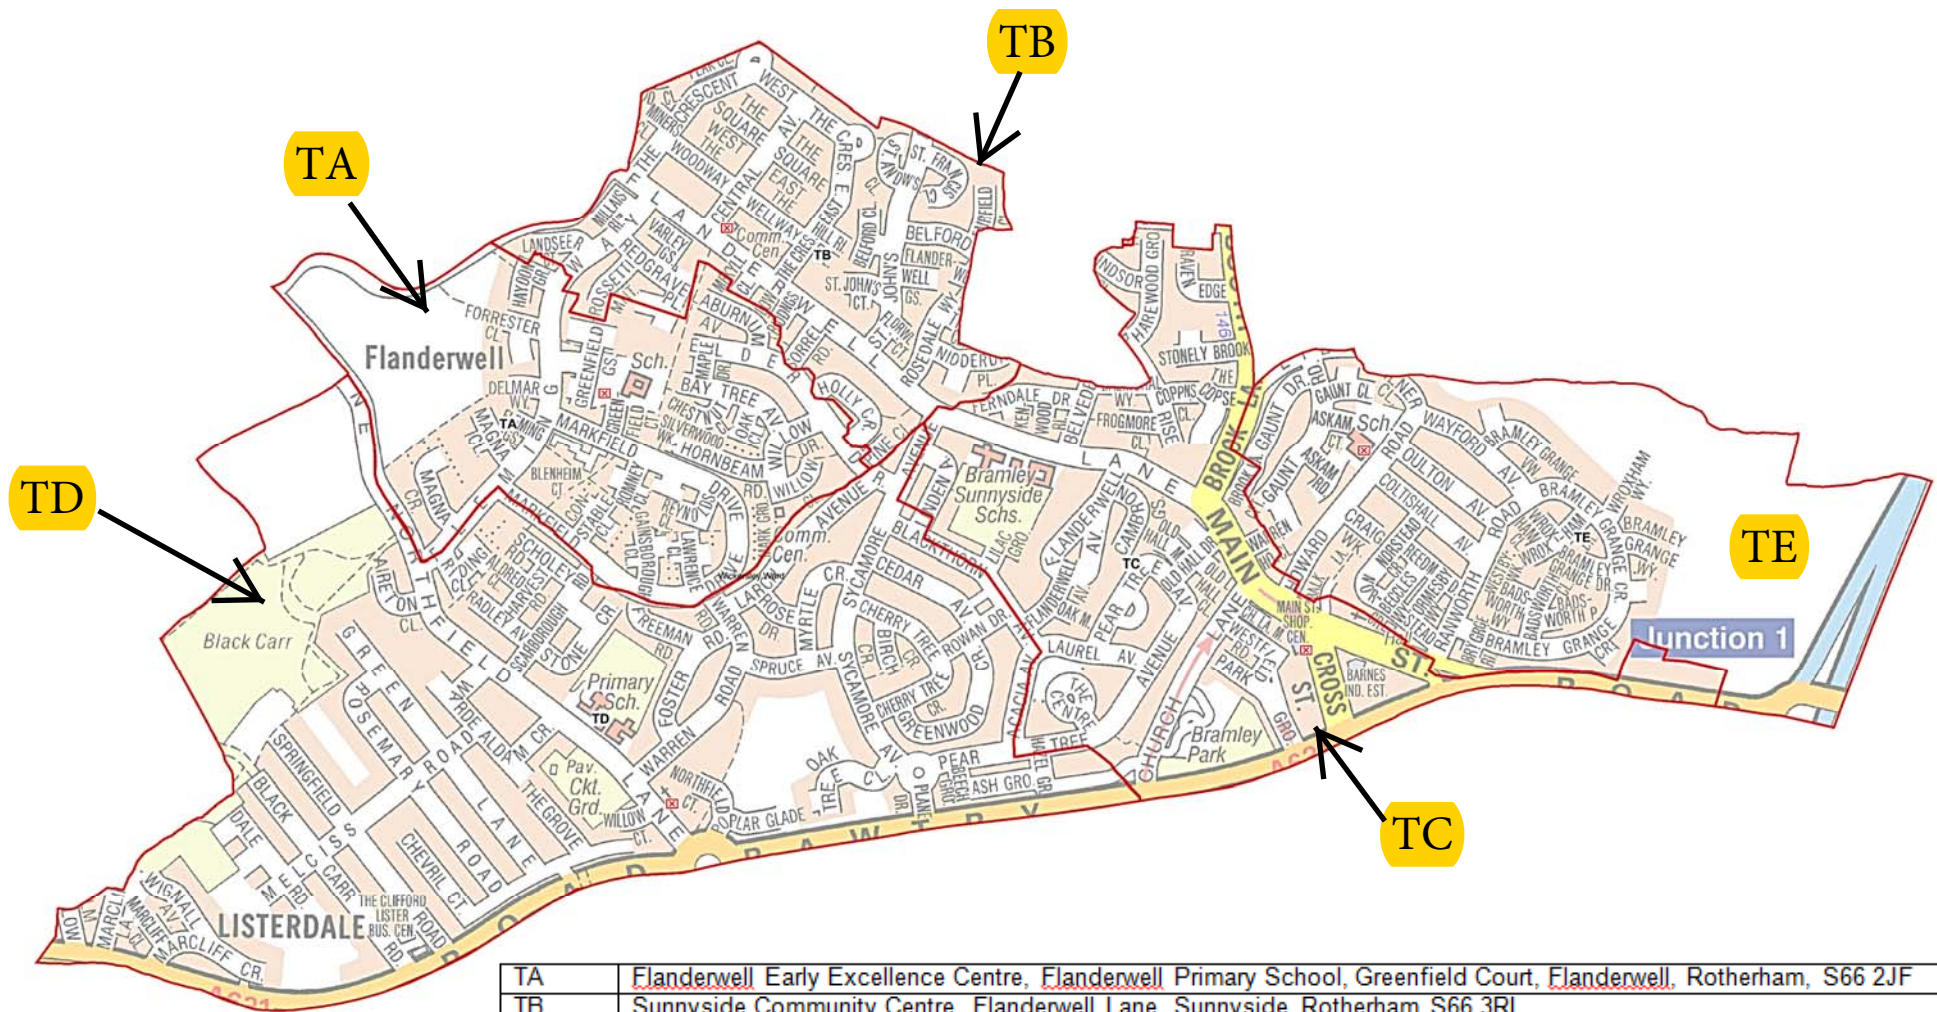

Appendix 3

TA	Flanderwell Early Excellence Centre, Flanderwell Primary School, Greenfield Court, Flanderwell, Rotherham, S66 2JF
TB	Sunnyside Community Centre, Flanderwell Lane, Sunnyside, Rotherham S66 3RL
TC	Bramley Parish Hall, Cross Street, Bramley, Rotherham, S66 2SA
TD	Blessed Trinity Catholic Church, Northfield Lane, Wickersley, Rotherham S66 2HF
TE	The Grange Zone, Bramley Grange Primary School, Howard Road, Bramley, Rotherham S66 2SY